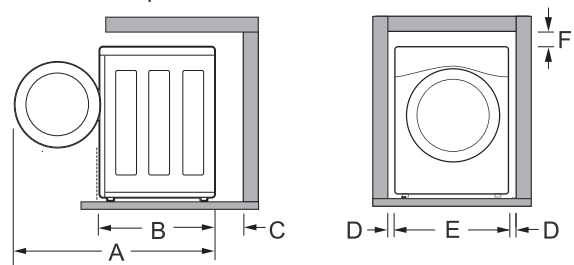

DIMENSIONS

Product (W x H x D)	27" x 39" x 33 1/8"
Depth with Door Open	57 3/4"
Cutout Dimensions (W x H x D)	29" x 39 1/4" x 37 1/4"
Carton Dimensions (W x H x D)	29 1/2" x 42 1/8" x 34 1/4"
Approx. Weight (Product / Carton)	191.8 lbs. / 207.5 lbs.

LIMITED WARRANTY

Parts and Labor	1 Year
Direct Drive Motor	10 Years (Parts Only)
Drum	3 Years (Parts Only)

DIMENSIONS / CLEARANCES

FLOOR INSTALLATION

To ensure sufficient clearance for water inlet hoses, drain hose and airflow, allow minimum clearances of at least 1 inch (2.5 cm) at the sides and 4 inches (10 cm) behind the washer. Be sure to allow for wall, door, or floor moldings that may increase the required clearances.

DIMENSIONS / CLEARANCES

A	57 3/4" (146.6 cm)
B	33 1/8" (84 cm)
C	4" (10 cm)
D	1" (2.5 cm)
E	27" (70 cm)
F	1/4" (0.5 cm)

STACKING OR PEDESTAL INSTALLATION

The washer can be stacked under a dryer or on top of a pedestal or pedestal washer.

DIMENSIONS / CLEARANCES

A	33 1/8" (84 cm)
B	4" (10 cm)
C	1" (2.5 cm)
D	27" (70 cm)
E	77 1/2" (196.8 cm)
F	1/4" (0.5 cm)