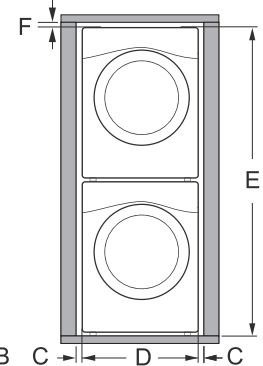

DIMENSIONS

Product (W x H x D)	27" x 39" x 33 1/8"
Depth with Door Open	57 3/4"
Cutout Dimensions (W x H x D)	29" x 39 1/4" x 37 1/4"
Carton Dimensions (W x H x D)	29 1/2" x 42 1/8" x 34 1/4"
Approx. Weight (Product / Carton)	191.8 lbs. / 207.5 lbs.

LIMITED WARRANTY

Parts and Labor	1 Year
Direct Drive Motor	10 Years (Parts Only)
Drum	3 Years (Parts Only)

DIMENSIONS / CLEARANCES

FLOOR INSTALLATION

To ensure sufficient clearance for water inlet hoses, drain hose and airflow, allow minimum clearances of at least 1 inch (2.5 cm) at the sides and 4 inches (10 cm) behind the washer. Be sure to allow for wall, door, or floor moldings that may increase the required clearances.

DIMENSIONS / CLEARANCES

A	57 3/4" (146.6 cm)
B	33 1/8" (84 cm)
C	4" (10 cm)
D	1" (2.5 cm)
E	27" (70 cm)
F	1/4" (0.5 cm)

STACKING OR PEDESTAL INSTALLATION

The washer can be stacked under a dryer or on top of a pedestal or pedestal washer.

DIMENSIONS / CLEARANCES

A	33 1/8" (84 cm)
B	4" (10 cm)
C	1" (2.5 cm)
D	27" (70 cm)
E	77 1/2" (196.8 cm)
F	1/4" (0.5 cm)